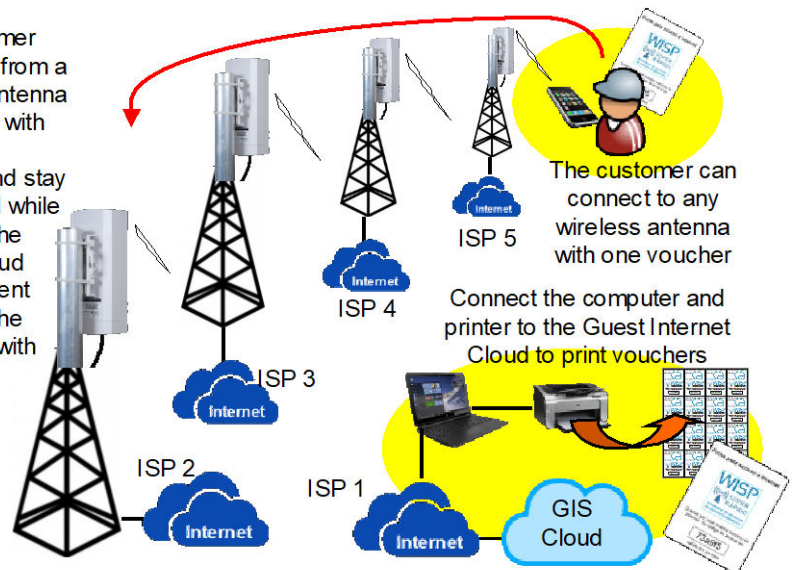

CELLULAR NETWORK WITH ROAMING

Guest Internet customers can now build very large networks with many wireless units, each connected to a different ISP, which will allow customers to roam from one antenna to the next. The advanced GIS Cloud software manages roaming to handoff a customer from one antenna to the next. The feature permits deployment of a mobile broadband service.

The customer can move from a wireless antenna to another with the Cloud handoff and stay connected while moving. The FREE Cloud management transfers the customer with automatic handoff.