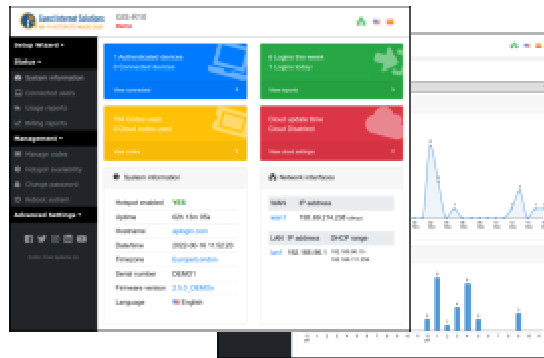

Print and give or sell access vouchers

Select one of many different options to provide Internet access for guests and visitors