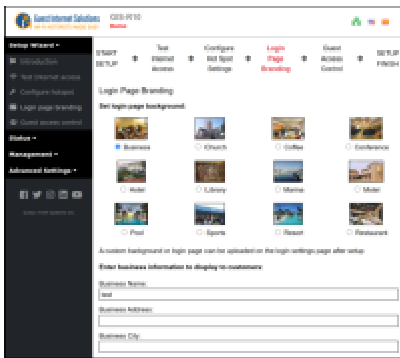

Custom Login pages

Create custom login pages to increase brand awareness and offer promotions

Free Cloud Management

Manage Users, codes and settings for multiple sites remotely from a single location

Very easy and simple configuration

No technical knowledge is required to install as the setup wizard leads you through the configuration

Print and give or sell access vouchers

Select one of many different options to provide Internet access for guests and visitors