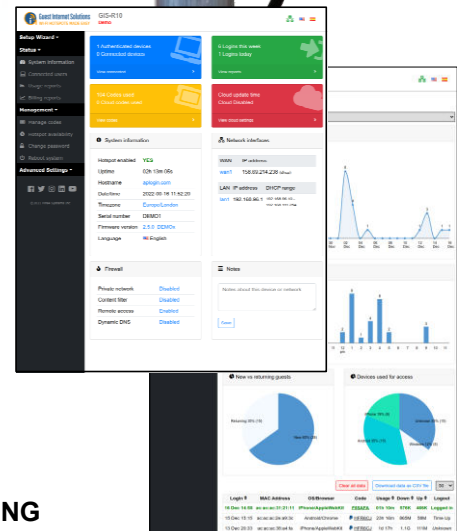

GIS-K3

Outdoor Hotspot wireless gateway with up to 100 Mb/s throughput

- ❑ Popular in 65+ countries.
- ❑ A high-performance multi-functional Hotspot controller that is plug and play, very easy to install and use.
- ❑ Business owners can control Internet access through a login page.
- ❑ Share the Internet service between many users and improve user satisfaction and productivity with easy Internet access.
- ❑ Provide free public Internet or charge for the service with voucher printing methods to give or sell access codes.
- ❑ Sell Internet access on-line with Paypal(R) CC billing.
- ❑ Brand the customizable login page to promote and grow your business.
- ❑ No limit to the numbers of users.
- ❑ Advanced cyber-security, content control and filtering.
- ❑ Protection from hackers with malware detection minimizing business liability.
- ❑ Supports multi-site installations with roaming between wireless units to implement a mobile broadband network.
- ❑ API for integration of PMS & PoS management applications.
- ❑ Includes a point of sale interface for applications such as Internet cafes.
- ❑ FREE online support, cloud service and software upgrades.
- ❑ FREE cloud system for failure monitoring, remote management and analytics of use.
- ❑ NO monthly or annual fees.
- ❑ Long range wireless 802.11/N, 300Mb/s performance.

APPLICATIONS

The GIS-K3 is suitable for campgrounds, RV parks, public parks, sport fields, farmer's market, small music festivals and other outdoor public locations.

NEW GENERATION SOFTWARE

Guest Internet products have new generation software that is easier to use, has faster performance and adds a range of new features that include cellular roaming and VLAN.